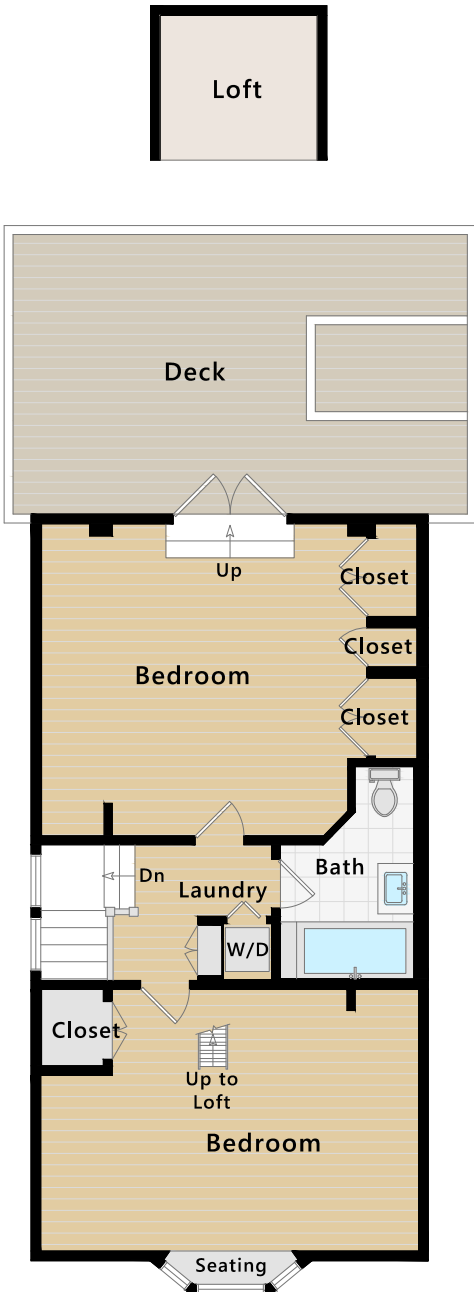

# 1258 Clayton Street

San Francisco, CA

Main Level

Upper Level