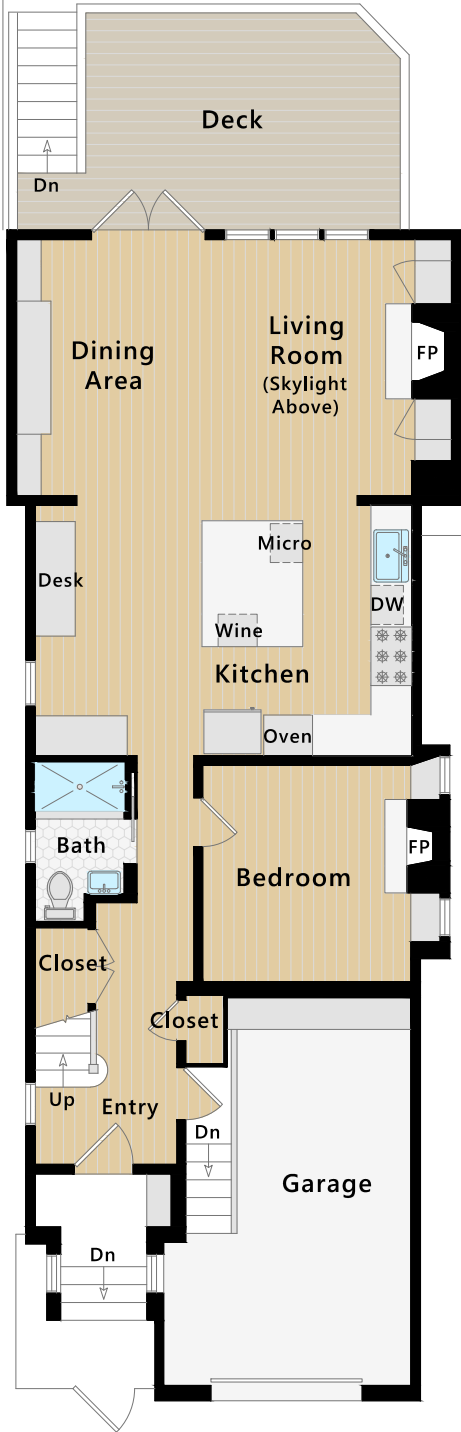

# 1258 Clayton Street

San Francisco, CA

Main Level

Upper Level